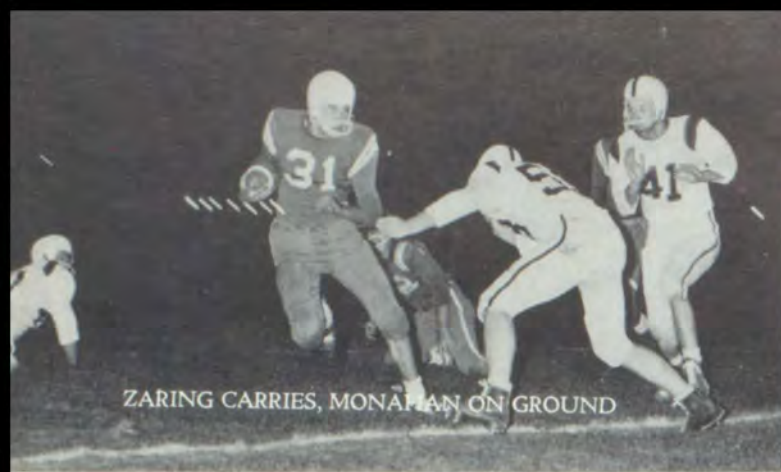

ZARING CARRIES, MONAHAN ON GROUND